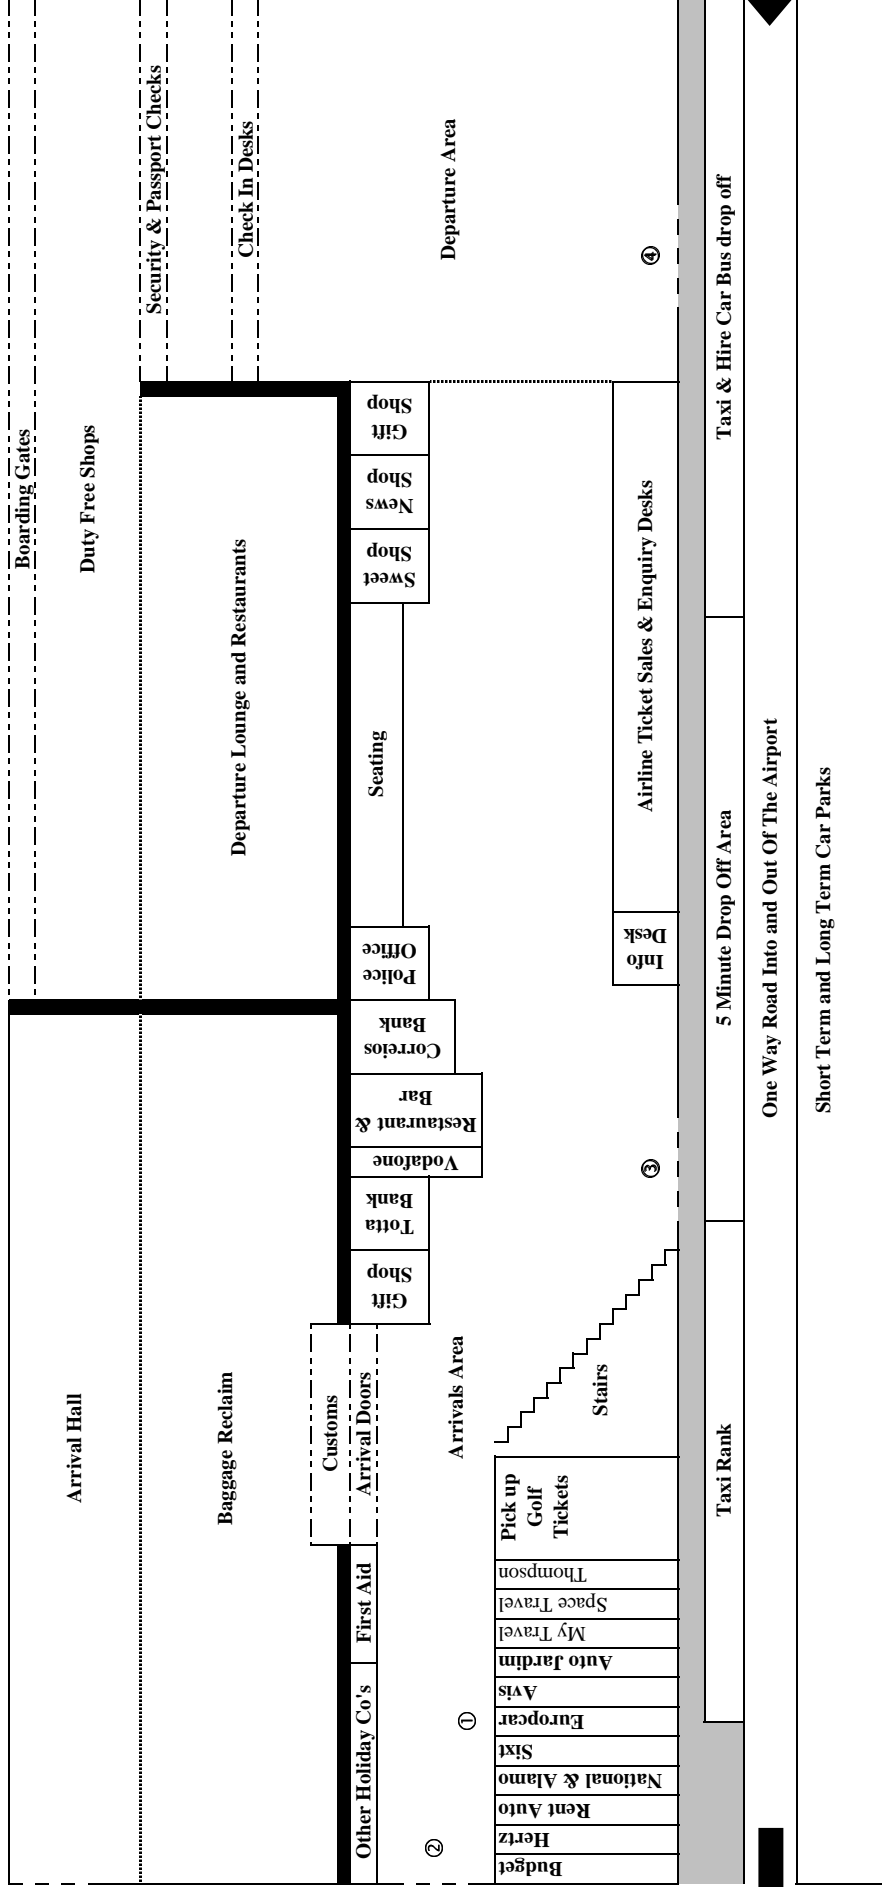

JJ Villas

Luxury Villas in the Algarve

Map of Faro Airport

Bus drop off from aeroplanes arriving in Faro

Aeroplanes leaving Faro to take you back home

- Notes:
- ① If you have booked car hire, go to the relevant car hire desk (please refer to your car hire voucher if you booked via Holiday Auto's as they use most of these firms).
 - ② Once you have been to the car hire desk, they will tell you where to go through these doors to pick up your hire car.
 - ③ If you are taking a Taxi from the airport or being collected, please leave the airport via these doors.
 - ④ When returning your hire car, the car should be returned to the car hire firms depot on the road to the airport. Their bus will bring you to the airport.